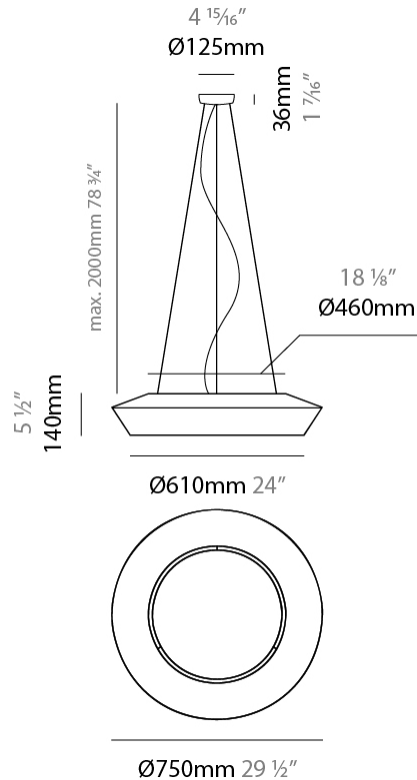

PROJECT	
TYPE	
SPECIFIER	
QUANTITY	
DATE	

BANYO SUSPENSION

D111003-

base number Finish
Options

1. To build a product code in our configurator select the specify button on the base model # product page
2. To build a manual product code on this datasheet choose from the options listed below in blue font and add the suffix to the base model #

GENERAL

Series: Banyo
Partner: Ole
Division: Design
Installation: Suspension
Product Type: Pendant
Mounting Location: Ceiling
Light Distribution: Direct

PHYSICAL

Shape: Disc
Diameter (mm): 750
Diameter (in): 29 1/2
Height (mm): 140
Height (in): 5 1/2
Max. Overall Height (mm): 2140
Max. Overall Height (in): 84 1/4
Weight (kg): 10
Weight (lbs): 22.05
Diffuser: Satin Glass
Fixture Finish: BEI / BLK / BLU / COG / DGN / GRY / MRN / MOC / MUS / OLV / SIL / STN / TER / WHI
Holder Finish: MBK
Accent Finish: MBK
Fixture Material: Fabric Cord / Metal
Primary Material: Fabric - Recycled
Cable Details: 2000mm/78 3/4" Cable - Transparent
Upon Request: Matte White Holder

ELECTRICAL

Number of Lamps: 3
Lamp Type: LED Retrofit
Lamp Shape: A19
Bulb Included: Bulb Not Included
Max. Wattage Per Lamp (W): 15
Lamp Base: E26
Input Voltage (V): 120
Upon Request: 277Vac / GU24

LED

OPTICAL

RATINGS AND CERTIFICATIONS

Certified By: Certified for North American Standards
IP rating: IP20