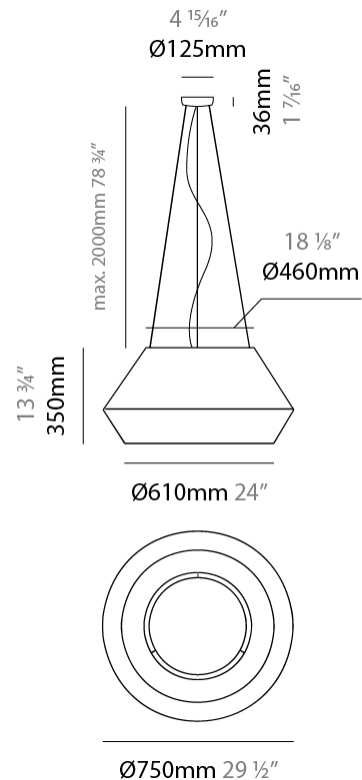

BANYO SUSPENSION

D111002-

base number Finish
Options

1. To build a product code in our configurator select the specify button on the base model # product page
2. To build a manual product code on this datasheet choose from the options listed below in blue font and add the suffix to the base model #

GENERAL

Series: Banyo
Partner: Ole
Division: Design
Installation: Suspension
Product Type: Pendant
Mounting Location: Ceiling
Light Distribution: Direct

PHYSICAL

Shape: Dome
Diameter (mm): 750
Diameter (in): 29 1/2
Height (mm): 350
Height (in): 13 3/4
Max. Overall Height (mm): 2350
Max. Overall Height (in): 92 1/2
Weight (kg): 10
Weight (lbs): 22.05
Diffuser: Satin Glass
Fixture Finish: BEI / BLK / BLU / COG / DGN / GRY / MRN / MOC / MUS / OLV / SIL / STN / TER / WHI
Holder Finish: MBK
Accent Finish: MBK
Fixture Material: Fabric Cord / Metal
Primary Material: Fabric - Recycled
Cable Details: 2000mm/78 3/4" Cable - Transparent
Upon Request: Matte White Holder

ELECTRICAL

Number of Lamps: 3
Lamp Type: LED Retrofit
Lamp Shape: A19
Bulb Included: Bulb Not Included
Max. Wattage Per Lamp (W): 15
Lamp Base: E26
Input Voltage (V): 120
Upon Request: 277Vac / GU24

LED

OPTICAL

RATINGS AND CERTIFICATIONS

Certified By: Certified for North American Standards
IP rating: IP20

PROJECT
TYPE
SPECIFIER
QUANTITY
DATE