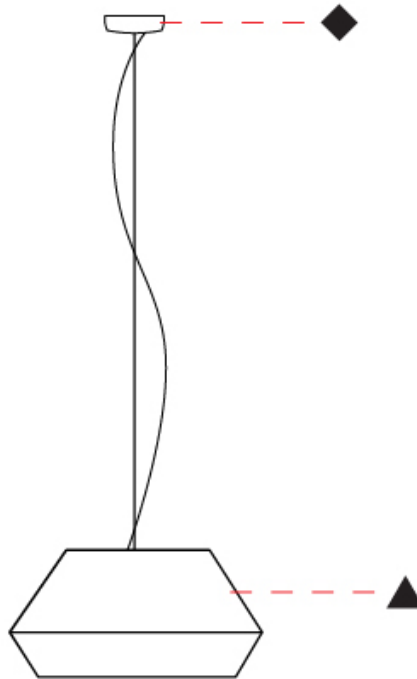

BANYO SUSPENSION

D111001-

PROJECT _____

TYPE _____

SPECIFIER _____

QUANTITY _____

DATE _____

D